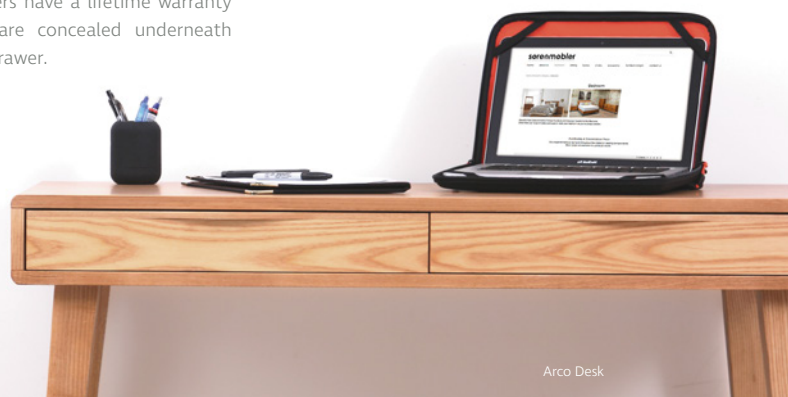

Arco Coffee Table

Arco 1700 Buffet

Arco Coffee Table, Arco Side Table, Arco 1700 Buffet

Arco Desk

Arco 1140 Buffet
1140w x 750h x 450d

Arco 1700 Buffet
1700w x 750h x 450d

Arco Small Entertainment Unit
1140w x 560h x 450d